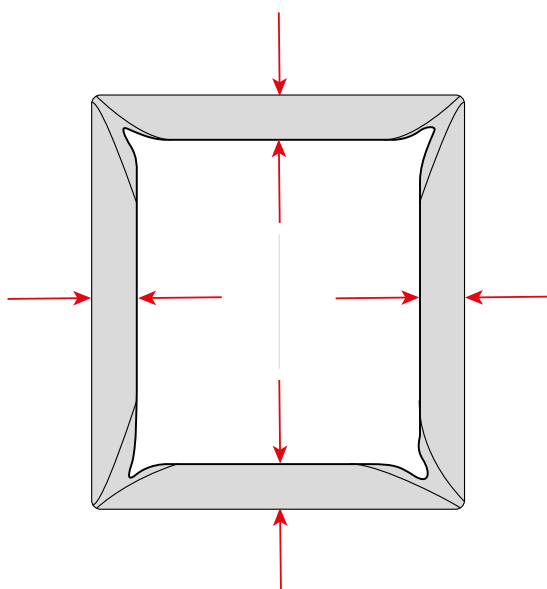

Svane® IntelliGel® Deluxe Athena / Zenon / Zienna

7

8