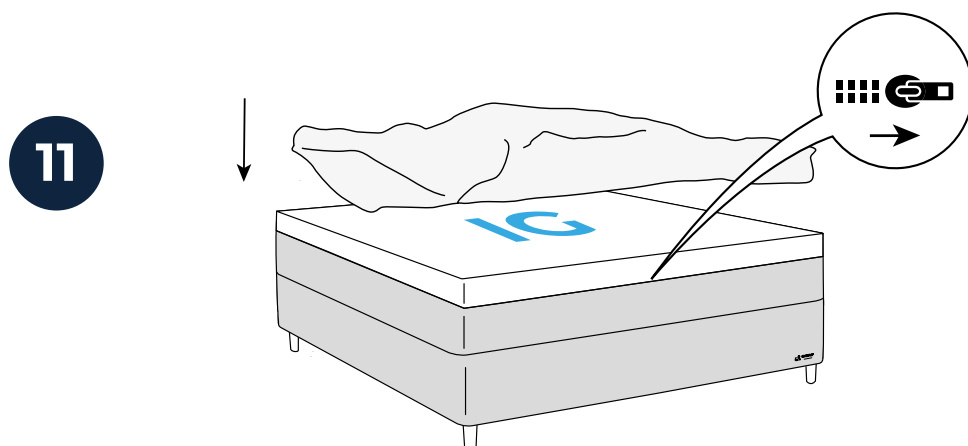

Svane® IntelliGel® Deluxe Amelia / Zarah / Zelena / Zophy