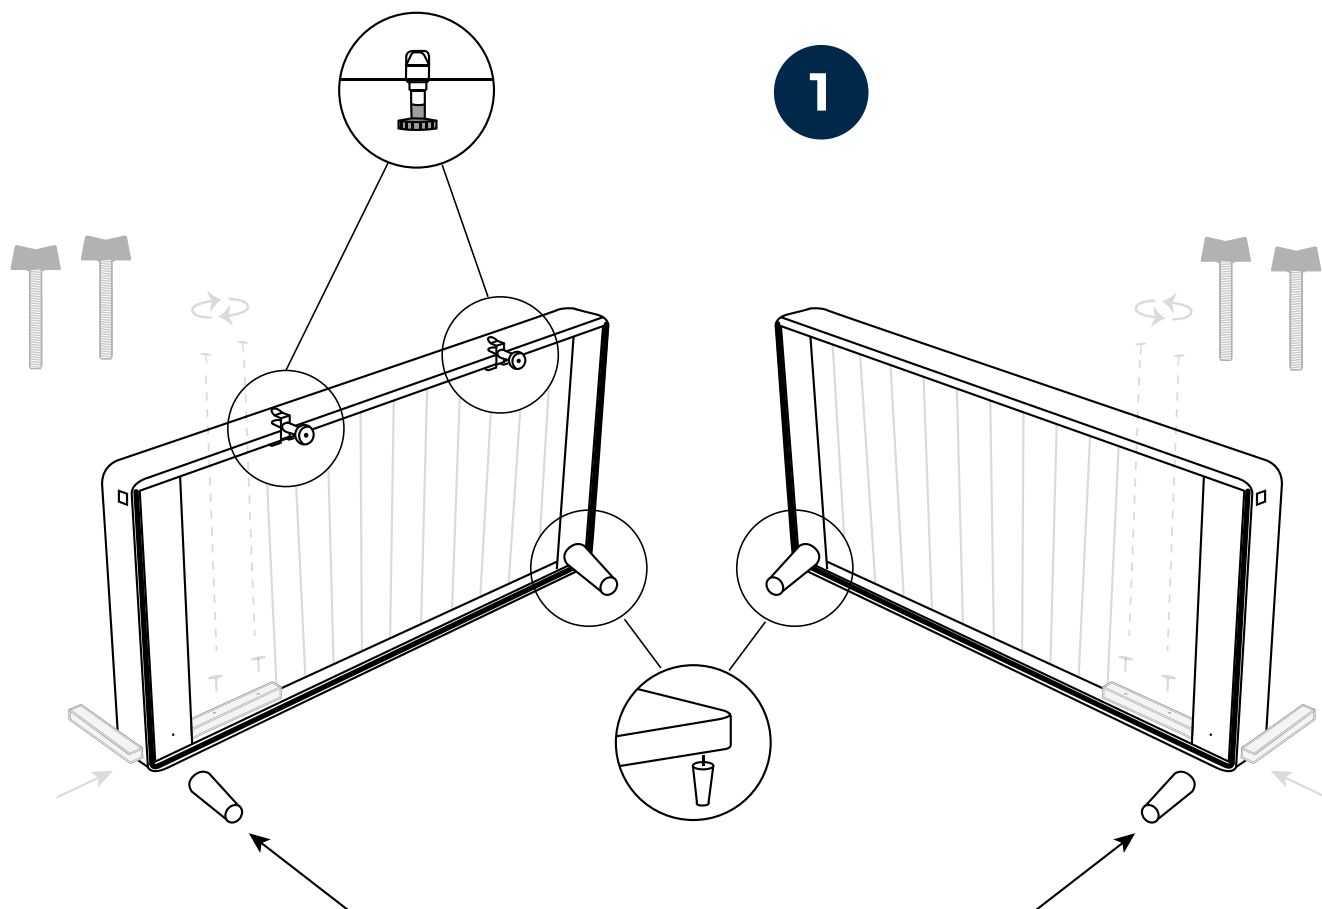

NO Eller
SE Eller
DK Eller
FI Tai
EE Võli
UK Or

2x

Included in headboard package.

Headboard are mounted to the bed frame as shown in grey.

Svane® IntelliGel® Deluxe Amelia / Zarah / Zelena / Zophy

Svane® IntelliGel® Deluxe Amelia / Zarah / Zelena / Zophy