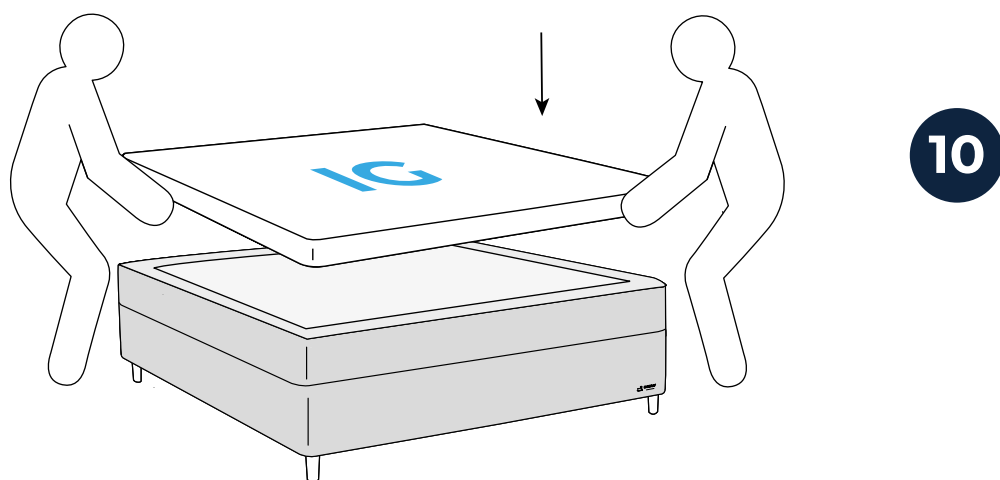

Svane® IntelliGel® Deluxe Amelia / Zarah / Zelena / Zophy