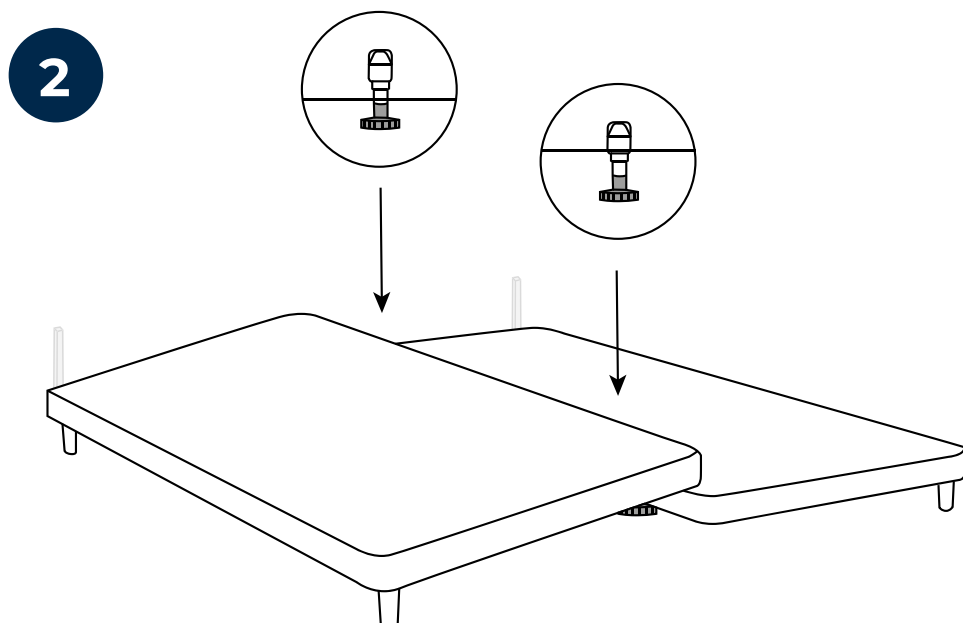

NO Eller
SE Eller
DK Eller
FI Tai
EE Võli
UK Or

2x

Included in headboard package.

Headboard are mounted to the bed frame as shown in grey.

Svane® IntelliGel® Deluxe Amelia / Zarah / Zelena / Zophy

Svane® IntelliGel® Deluxe Amelia / Zarah / Zelena / Zophy