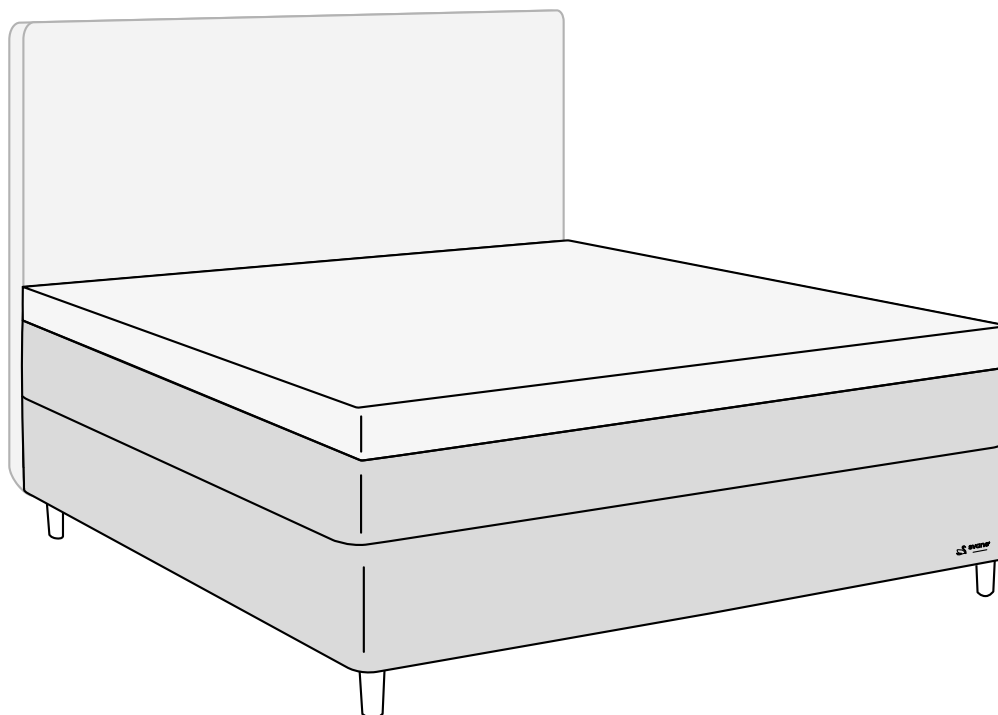

Svane® IntelliGel® Deluxe Amelia / Zarah / Zelena / Zophy

For more useful information about
your new product, visit Service at:
svanebeds.com

Ekornes Beds AS
NO - 1900 Fetsund
Te.: +47 63 88 33 00