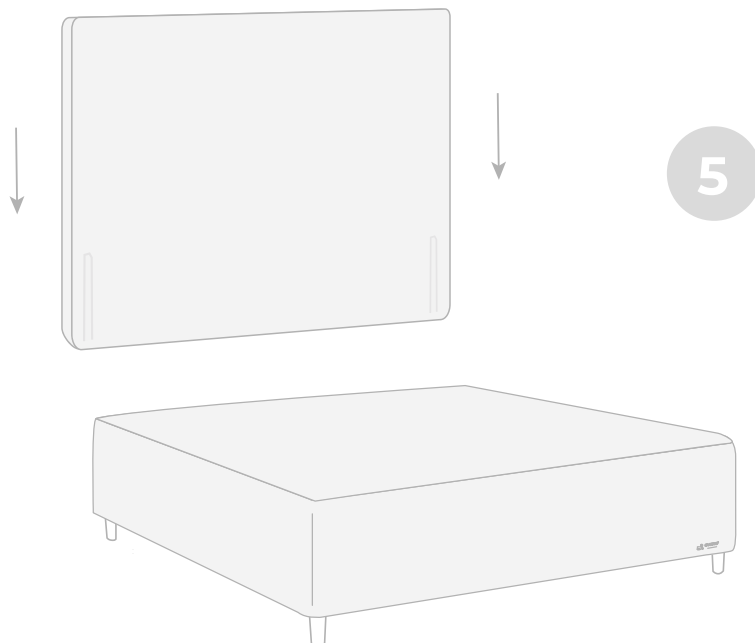

Svane® IntelliGel® Deluxe Amelia / Zarah / Zelena / Zophy