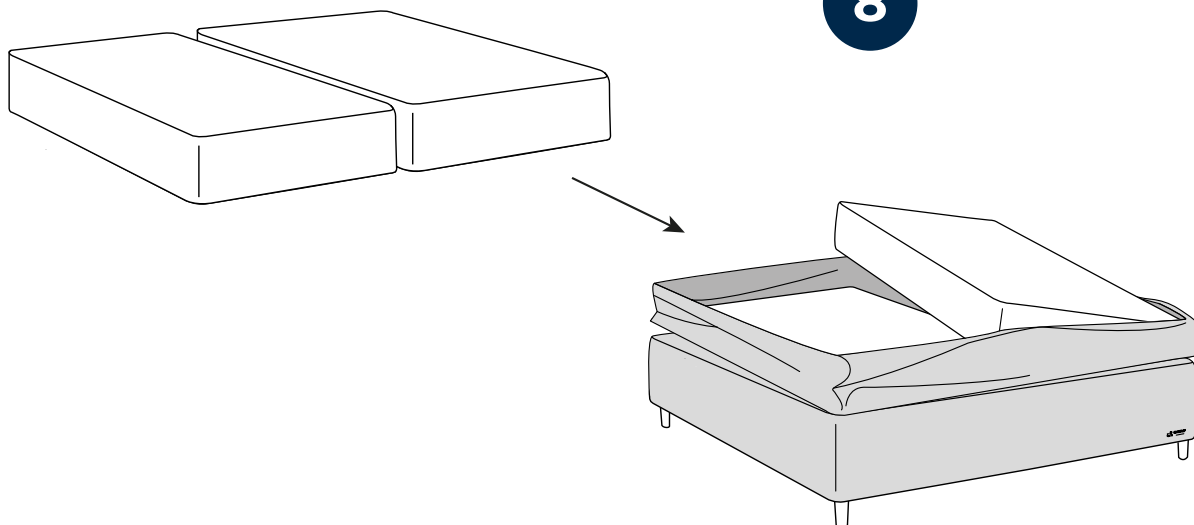

Svane® IntelliGel® Deluxe Amelia / Zarah / Zelena / Zophy

8