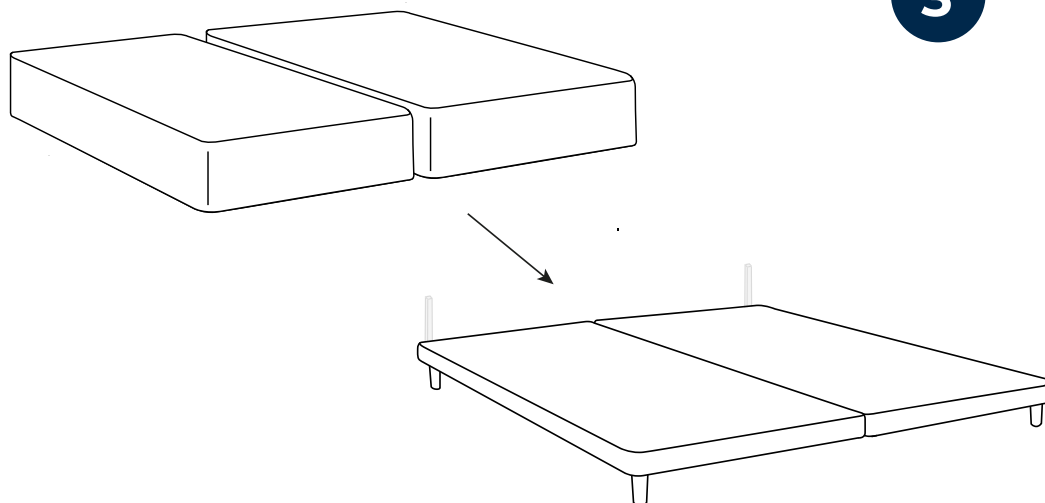

Svane® IntelliGel® Deluxe Amelia / Zarah / Zelena / Zophy

3