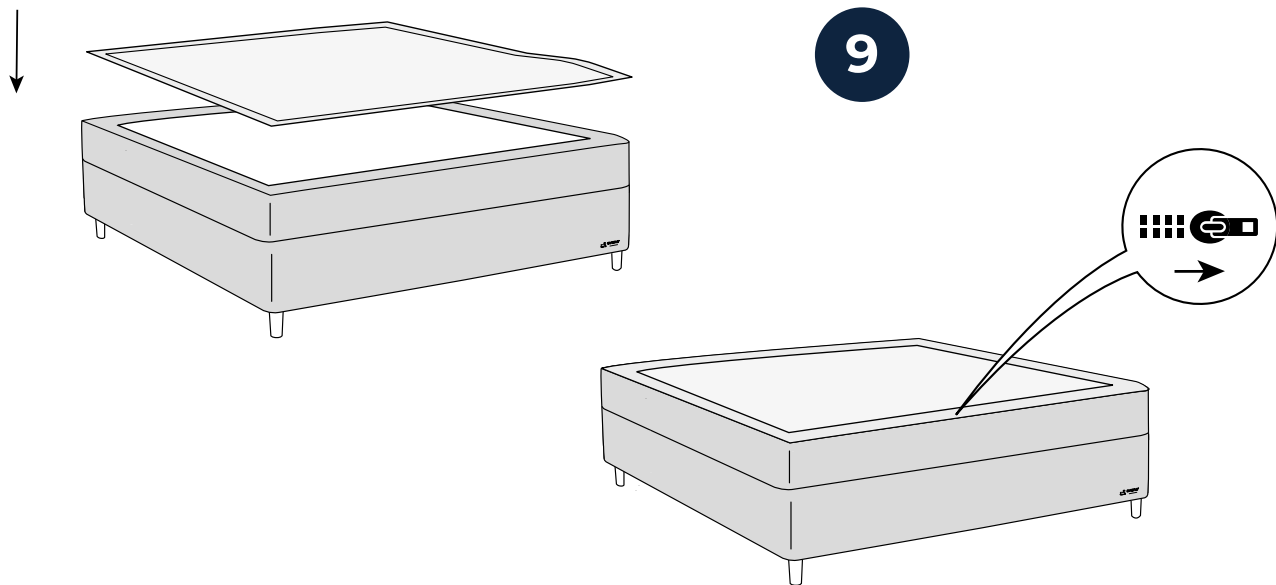

Svane® IntelliGel® Deluxe Amelia / Zarah / Zelena / Zophy