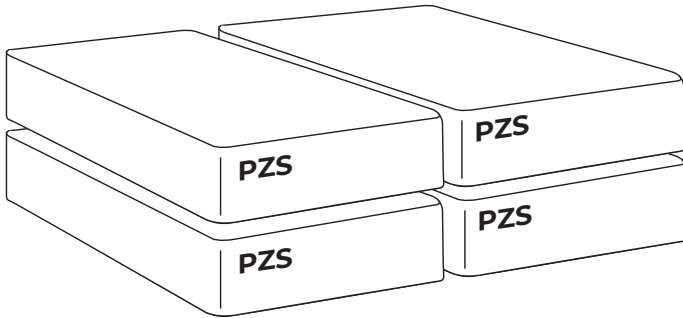

Svane® IntelliGel® Zolar Continental bed

Parts

1x

IntelliGel®

4x

PluraZone Support

2x

2x

2x

4x

2x

NO Eller
SE Eller
DK Eller
FI Tai
EE Või
UK Or

2x

N.B. Included when you buy headboard.

Headboard are mounted to the bed frame as shown in grey.

Svane® IntelliGel® Zolar Continental bed