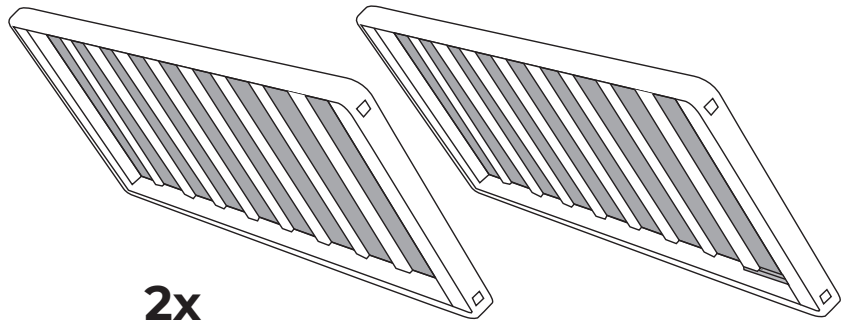

Svane® IntelliGel® Zolar Continental bed

Parts

1x

IntelliGel®

4x

PluraZone Support

2x

2x

2x

4x

2x

NO Eller
SE Eller
DK Eller
FI Tai
EE Või
UK Or

2x

N.B. Included when you buy headboard.

Headboard are mounted to the bed frame as shown in grey.

Svane® IntelliGel® Zolar Continental bed