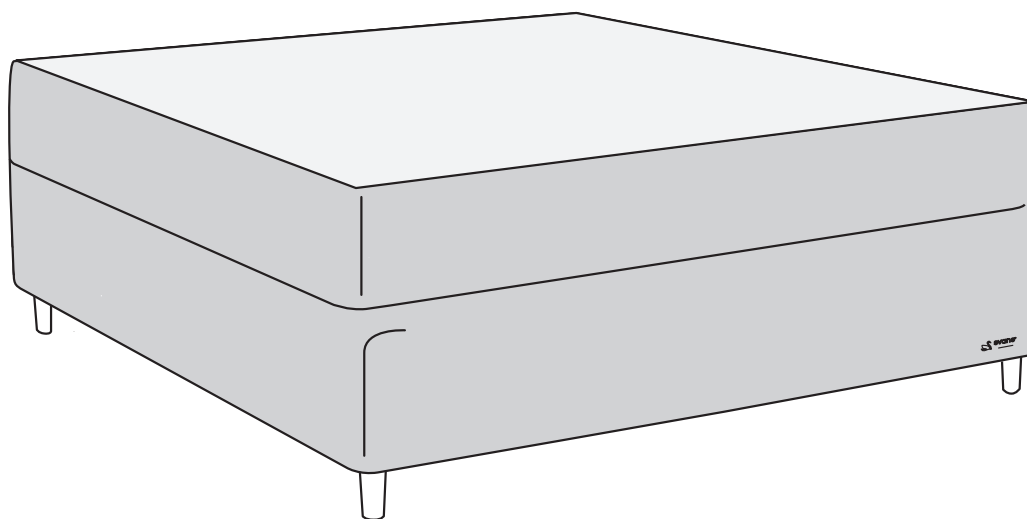

-  **NO** Monteringsanvisning
-  **SE** Monteringsanvisning
-  **DK** Monteringsvejledning
-  **FI** Kasausohjeet
-  **EE** Paigaldusjuhend
-  **UK** Assembly instruction

Svane® IntelliGel® Zolar Continental bed

Svane® IntelliGel® Zolar Continental bed

Parts

1x

IntelliGel®

4x

PluraZone Support

2x

2x

2x

4x

2x

NO Eller
SE Eller
DK Eller
FI Tai
EE Või
UK Or

2x

N.B. Included when you buy headboard.

Headboard are mounted to the bed frame as shown in grey.

Svane® IntelliGel® Zolar Continental bed