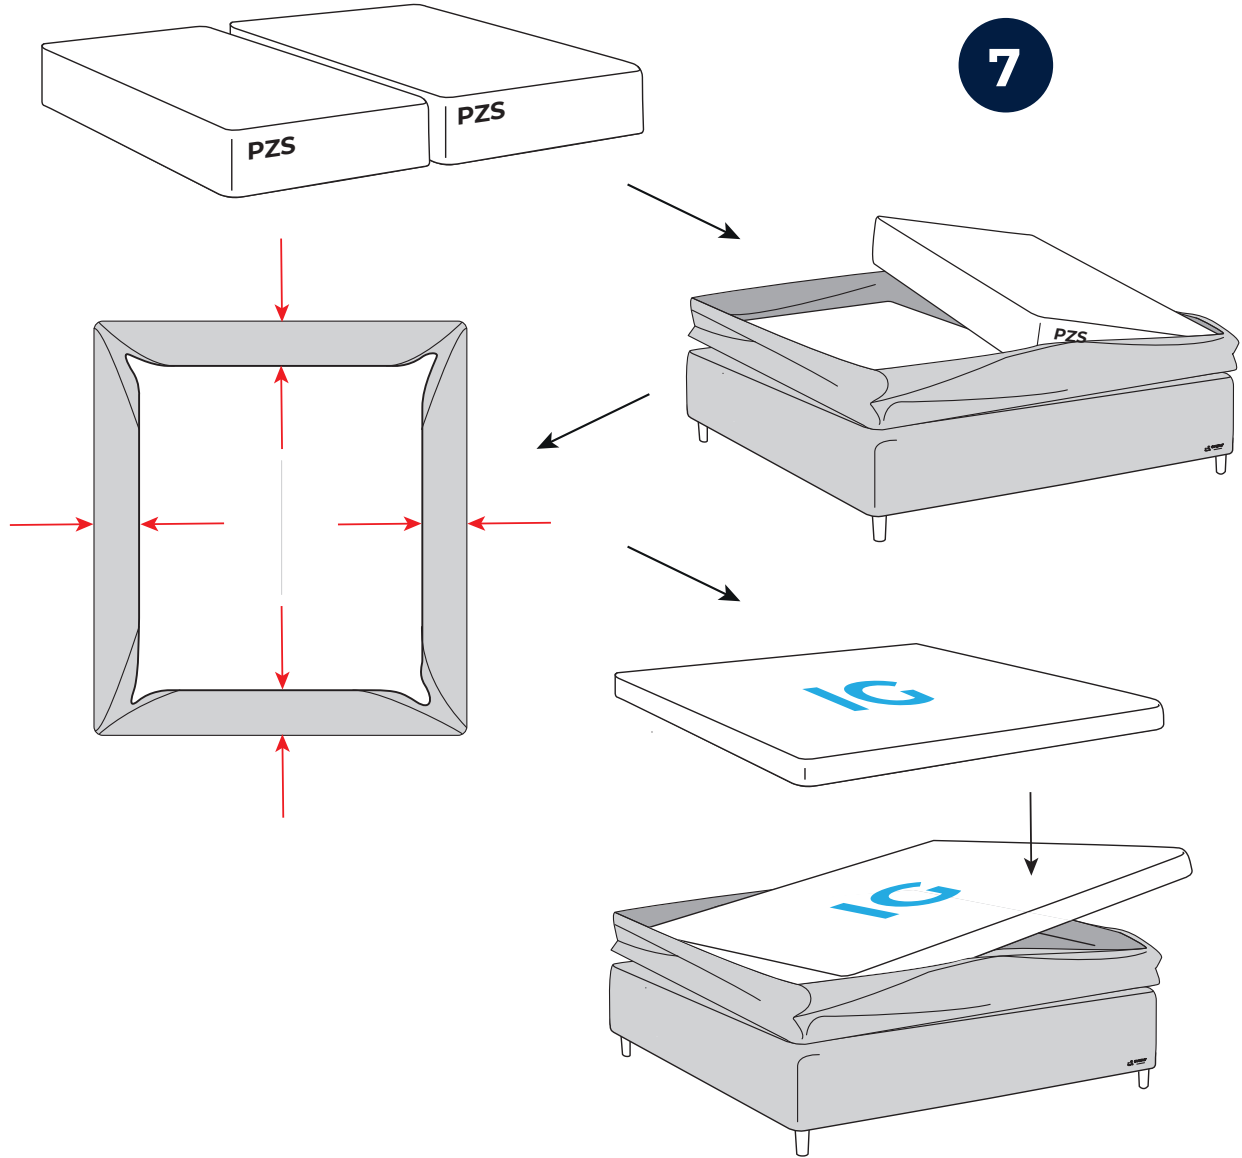

Svane® IntelliGel® Zolar Continental bed