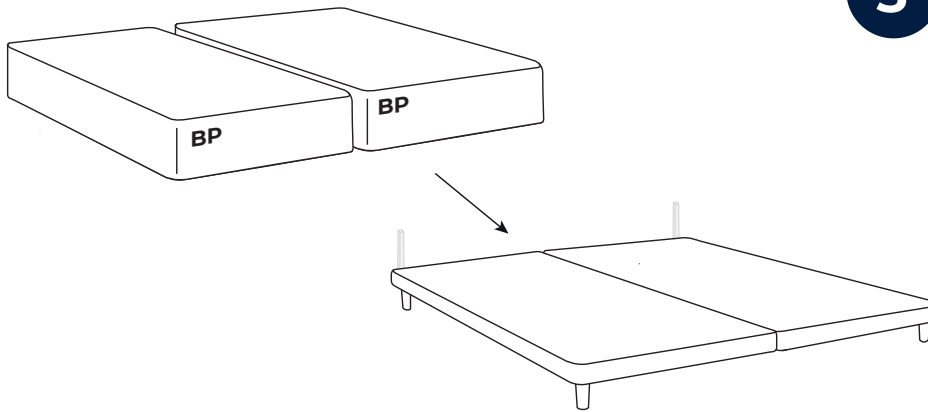

2x

2x

4x

2x

NO Eller  
SE Eller  
DK Eller  
FI Tai  
EE Vöi  
UK Or

2x

N.B. Included when you buy headboard. Headboard are mounted to the bed frame as shown in grey.

# Svane® IntelliGel® Zilva Continental bed

3

4

**NO** Eller  
**SE** Eller  
**DK** Eller  
**FI** Tai  
**EE** Või  
**UK** Or