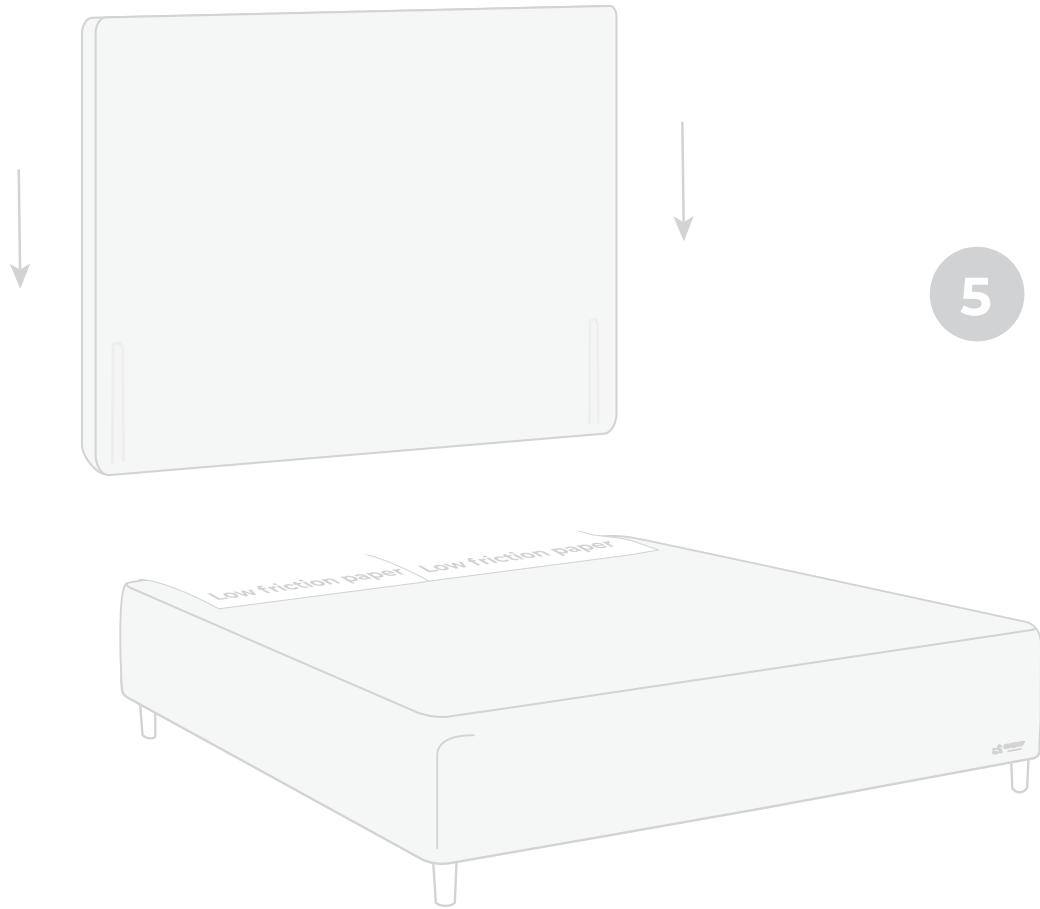

Svane® IntelliGel® Zilva Continental bed