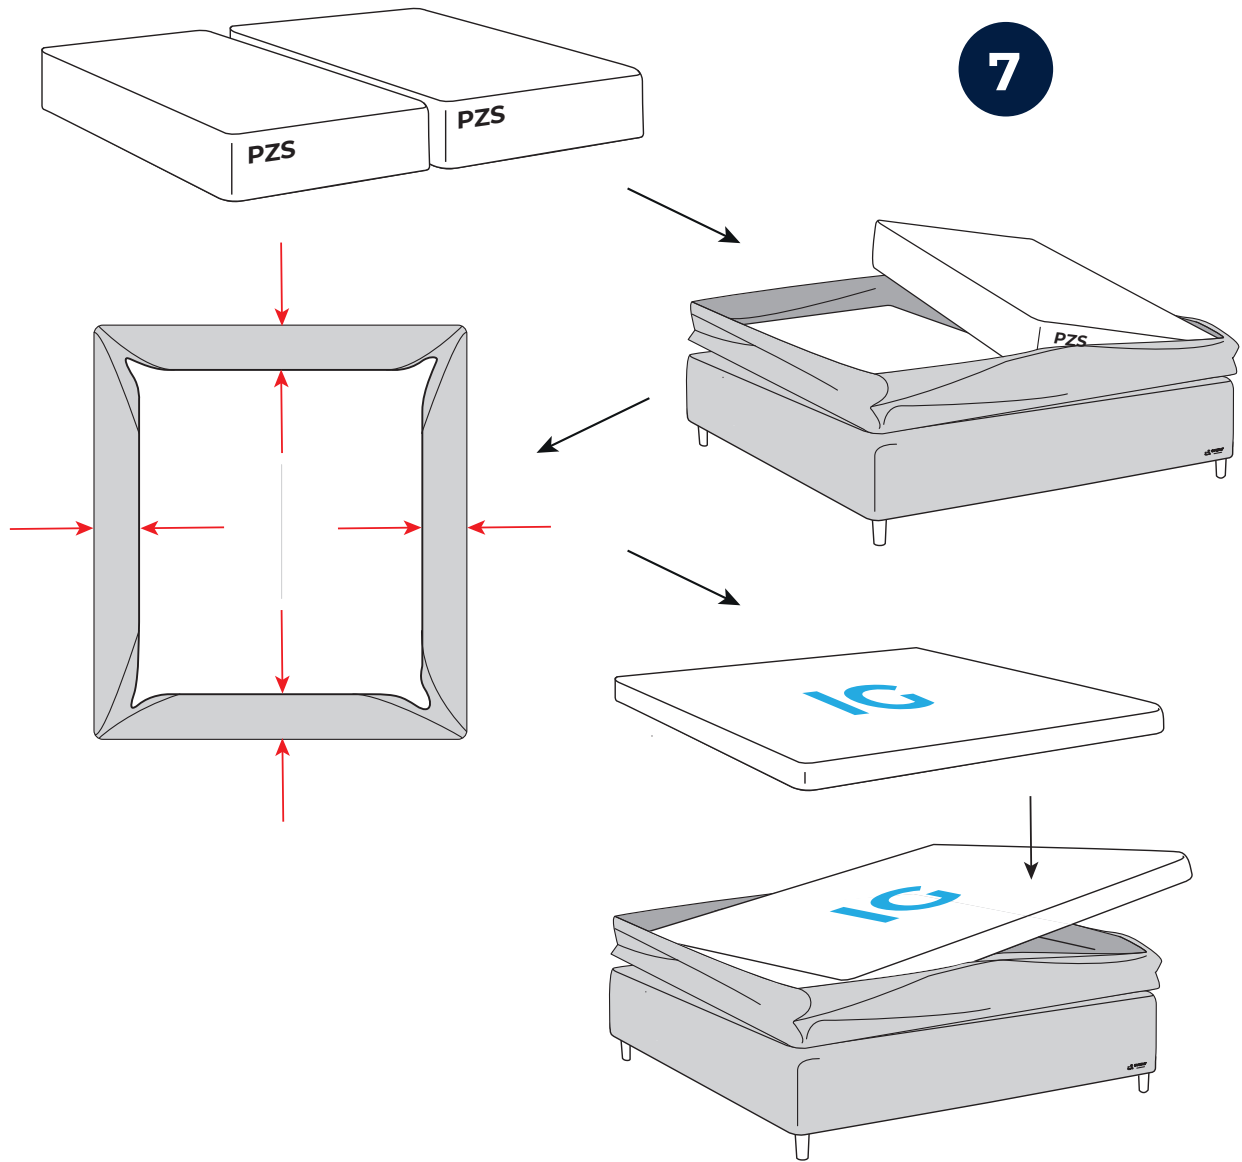

Svane® IntelliGel® Zilva Continental bed