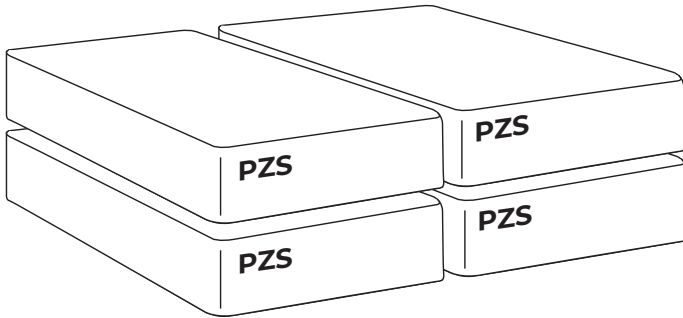

IntelliGel 3	
PluraZone Support	PluraZone Support
PluraZone Support	PluraZone Support
Smart Frame	Smart Frame

Scan QR code
for assembly
instructions movie

Svane® IntelliGel® Zenit Continental bed

Parts

1x

IntelliGel®

4x

PluraZone Support

2x

2x

2x

4x

2x

NO Eller
SE Eller
DK Eller
FI Tai
EE Või
UK Or

2x

N.B. Included when you buy headboard.

Headboard are mounted to the bed frame as shown in grey.

Svane® IntelliGel® Zenit Continental bed

Svane® IntelliGel® Zenit Continental bed