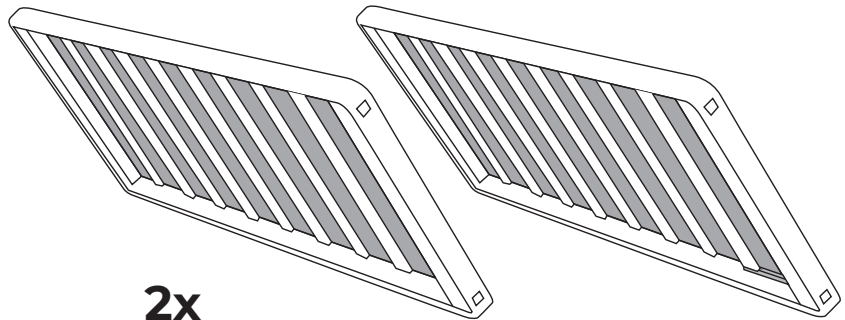

IntelliGel 3	
PluraZone Support	PluraZone Support
PluraZone Support	PluraZone Support
Smart Frame	Smart Frame

Scan QR code
for assembly
instructions movie

Svane® IntelliGel® Zenit Continental bed

Parts

1x

IntelliGel®

4x

PluraZone Support

2x

2x

2x

4x

2x

NO Eller
SE Eller
DK Eller
FI Tai
EE Või
UK Or

2x

N.B. Included when you buy headboard.

Headboard are mounted to the bed frame as shown in grey.

Svane® IntelliGel® Zenit Continental bed

Svane® IntelliGel® Zenit Continental bed