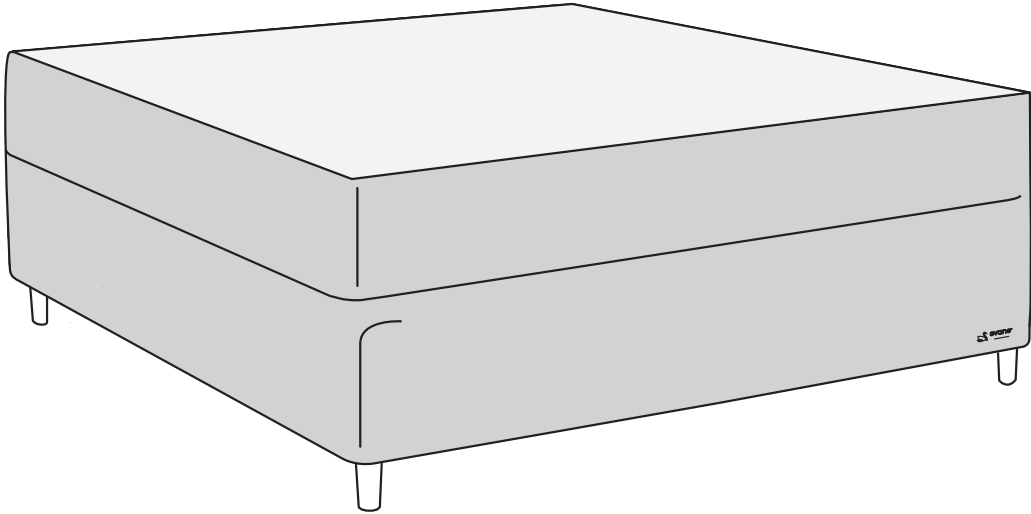

-  **NO** Monteringsanvisning
-  **SE** Monteringsanvisning
-  **DK** Monteringsvejledning
-  **FI** Kasausohjeet
-  **EE** Paigaldusjuhend
-  **UK** Assembly instruction

Svane® IntelliGel® Zenit Continental bed

IntelliGel 3	
PluraZone Support	PluraZone Support
PluraZone Support	PluraZone Support
Smart Frame	Smart Frame

Scan QR code
for assembly
instructions movie

Svane® IntelliGel® Zenit Continental bed

Parts

1x

IntelliGel®

4x

PluraZone Support

2x

2x

2x

4x

2x

NO Eller
SE Eller
DK Eller
FI Tai
EE Või
UK Or

2x

N.B. Included when you buy headboard.

Headboard are mounted to the bed frame as shown in grey.

Svane® IntelliGel® Zenit Continental bed

Svane® IntelliGel® Zenit Continental bed