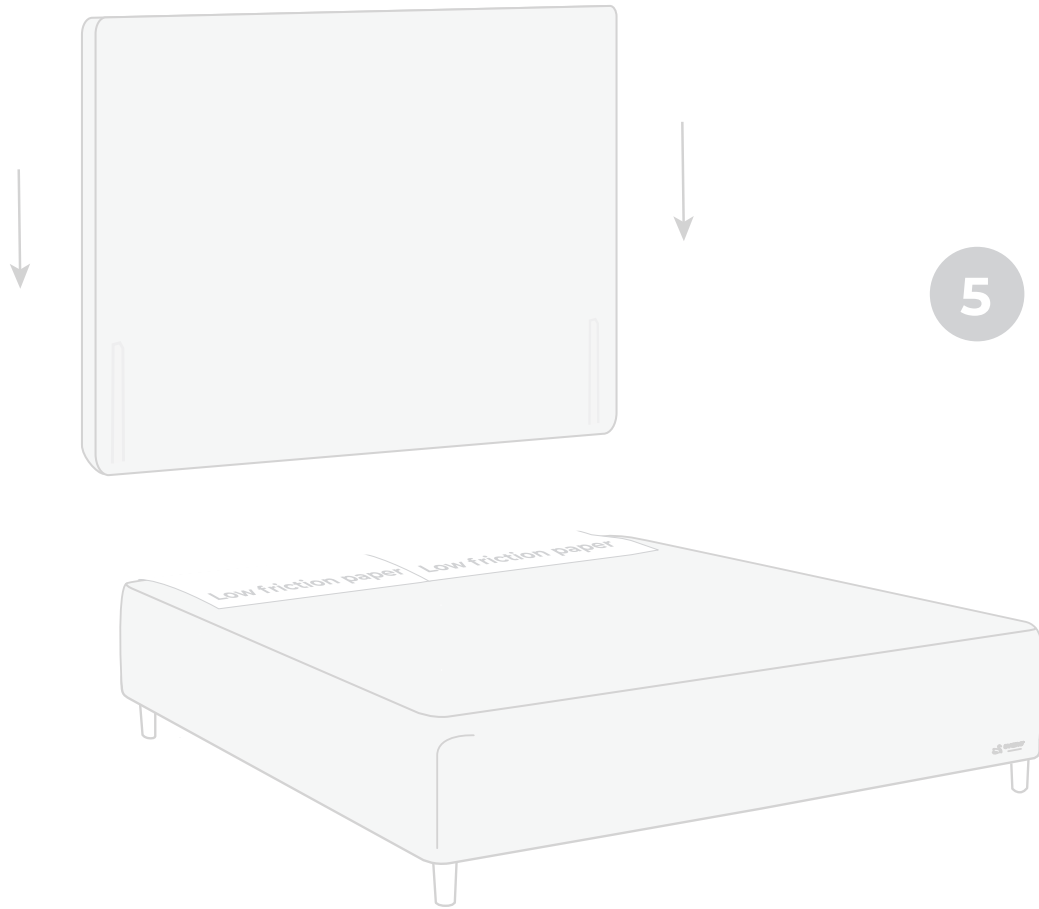

NO Eller
SE Eller
DK Eller
FI Tai
EE Või
UK Or

2x

N.B. Included when you buy headboard.

Headboard are mounted to the bed frame as shown in grey.

Svane® IntelliGel® Zenit Continental bed

Svane® IntelliGel® Zenit Continental bed

3

4

NO Eller
SE Eller
DK Eller
FI Tai
EE Või
UK Or

Svane® IntelliGel® Zenit Continental bed

Svane® IntelliGel® Zenit Continental bed

Svane® IntelliGel® Zenit Continental bed

**For more useful information about
your new product, visit Service at:**
svanebeds.com