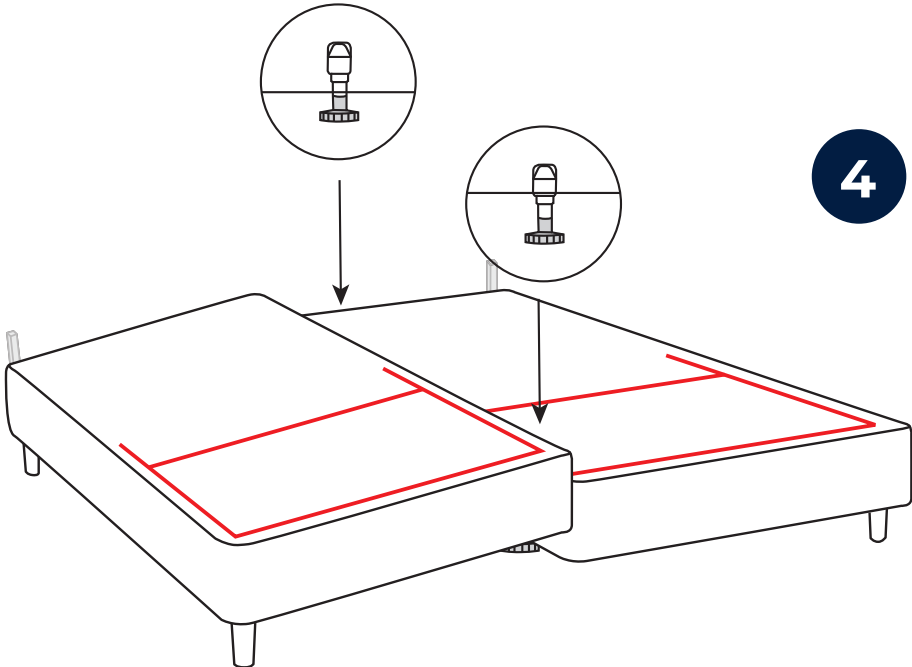

IntelliGel® DeLuxe Top	IntelliGel® DeLuxe Top
AdaptiveZone	AdaptiveZone
Motion 6000	Motion 6000

Svane® IntelliGel® DeLuxe Amelia adjustable bed

Parts

NO Eller
DK Eller
DE Oder
FI Tai
EE Või
UK Or

Included in headboard package.
Headboard are mounted to the bed frame as shown in grey.

Svane® IntelliGel® DeLuxe Amelia adjustable bed

1

2

Svane® IntelliGel® DeLuxe Amelia adjustable bed

3

4

Svane® IntelliGel® DeLuxe Amelia adjustable bed

5