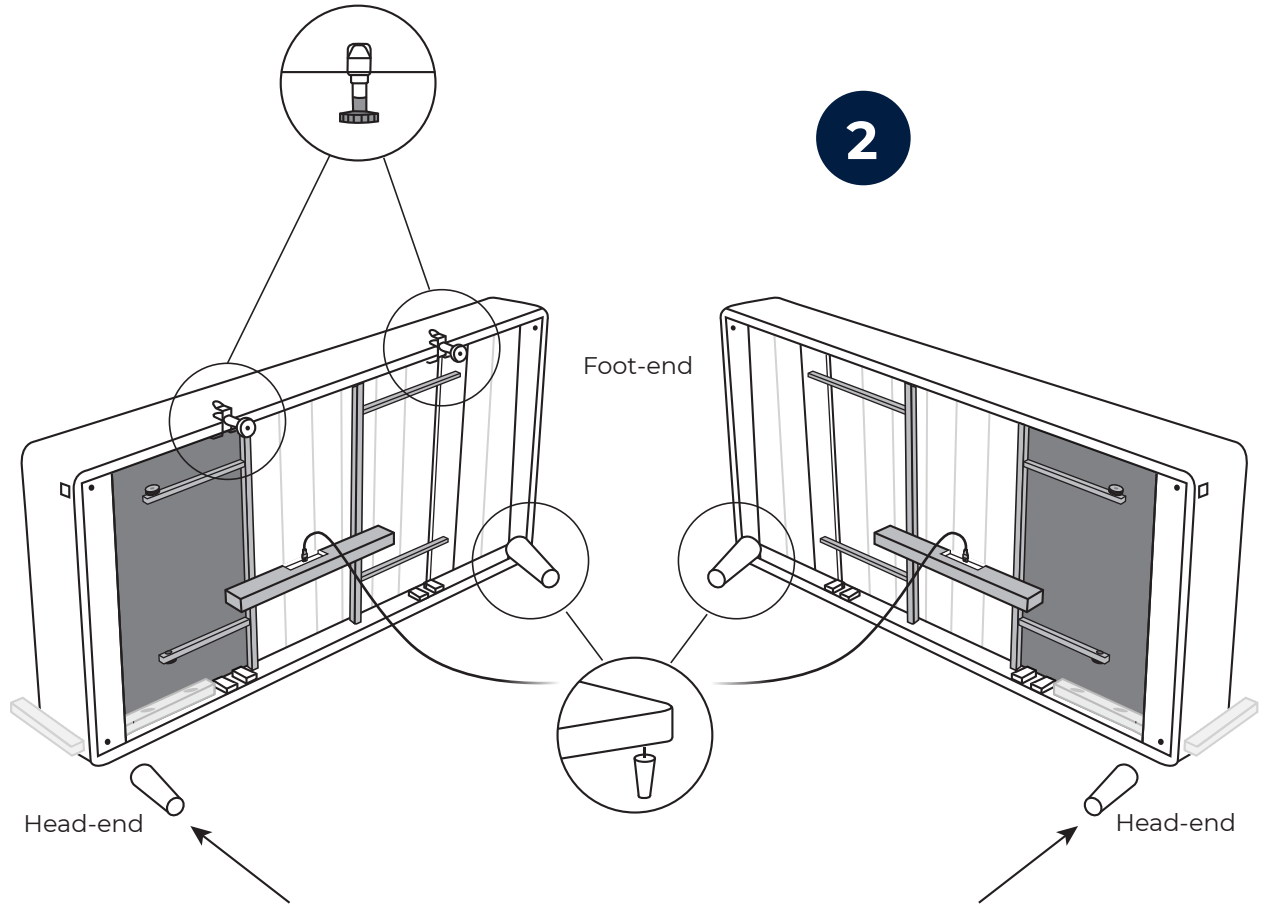

IntelliGel® DeLuxe Top	IntelliGel® DeLuxe Top
AdaptiveZone	AdaptiveZone
Motion 6000	Motion 6000

Svane® IntelliGel® DeLuxe Amelia adjustable bed

Parts

NO Eller
DK Eller
DE Oder
FI Tai
EE Või
UK Or

Included in headboard package.
Headboard are mounted to the bed frame as shown in grey.

Svane® IntelliGel® DeLuxe Amelia adjustable bed

1

2

Svane® IntelliGel® DeLuxe Amelia adjustable bed

3

4

Svane® IntelliGel® DeLuxe Amelia adjustable bed

5