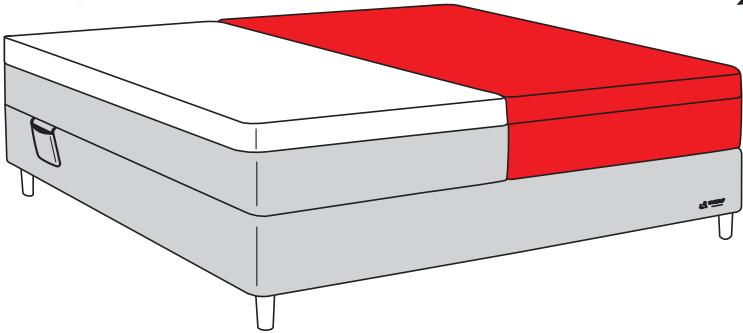

IntelliGel® DeLuxe Top	IntelliGel® DeLuxe Top
AdaptiveZone	AdaptiveZone
Motion 6000	Motion 6000

Svane® IntelliGel® DeLuxe Amelia adjustable bed

Parts

NO Eller
DK Eller
DE Oder
FI Tai
EE Või
UK Or

Included in headboard package.
Headboard are mounted to the bed frame as shown in grey.

Svane® IntelliGel® DeLuxe Amelia adjustable bed

Svane® IntelliGel® DeLuxe Amelia adjustable bed

14

repeat step

7 to 14

15

**For more useful information about
your new product, visit Service at:**
svanebeds.com