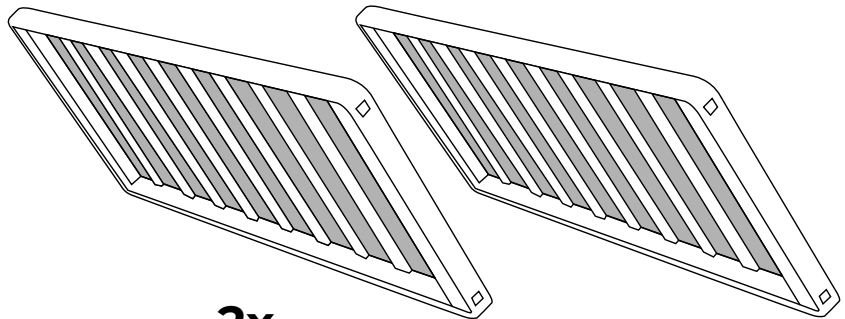

## Parts

**1x**  
IntelliGel®

**2x**  
Pocket

**2x**  
Foam Extender

**1x**

**2x**

**4x**

**2x**

**NO** Eller  
**SE** Eller  
**DK** Eller  
**FI** Tai  
**EE** Võli  
**UK** Or

**2x**

Included in headboard package.

Headboard are mounted to the bed frame as shown in grey.

Svane® IntelliGel® Deluxe Ariana / Zoe / Zala