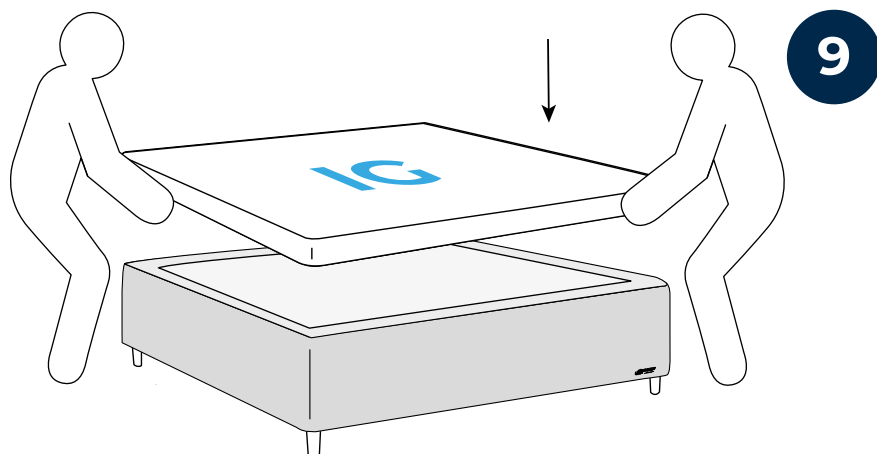

Svane® IntelliGel® Deluxe Ariana / Zoe / Zala

10