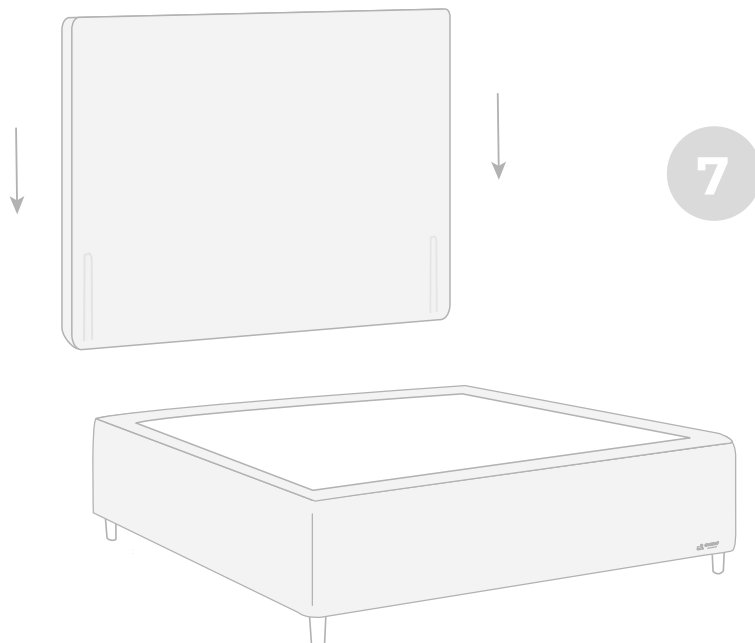

Svane® IntelliGel® Deluxe Ariana / Zoe / Zala